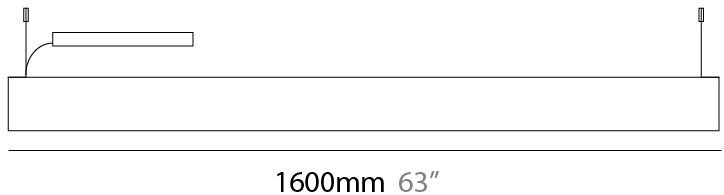

LED120 SUSPENSION

D71026- -

base number   Color   Finish
Temperature   Options

1. To build a product code in our configurator select the specify button on the base model # product page
2. To build a manual product code on this datasheet choose from the options listed below in blue font and add the suffix to the base model #

GENERAL

Series: Woodlin
Subseries: LED120
Partner: Tunto
Division: Design
Installation: Suspension
Product Type: Linear Profiles
Mounting Location: Ceiling
Light Distribution: Direct / Indirect

PHYSICAL

Shape: Rectangle
Length (mm): 1600
Length (in): 63
Width (mm): 40
Width (in): 1 ⁹/₁₆
Height (mm): 120
Height (in): 4 ³/₄
Max. Overall Height (mm): 2120
Max. Overall Height (in): 83 ⁷/₁₆
Diffuser: Opal
Fixture Finish: [WAL / ASH / OAK / BLK / WHI](#)
Fixture Material: Wood
Primary Material: Wood
Cable Details: 2000mm / 78 3/4"

ELECTRICAL

Lamp Type: LED
Input Wattage (W): 74
Total Output Wattage (W): 63
Dimming: Tri-Mode (Non-Dimming and Phase Dimming (120Vac only) and 0-10V Dimming)
Driver Included: Yes
Driver Location: Integrated
Driver Type: Constant Current - Universal
Driver Class: Class 2
Input Voltage (V): 120 - 277
Constant Current (MA): 700

LED

Color Temperature (°K): [2700 / 3000 / 4000](#)
Max. Delivered Lumen (lm): 3600
CRI: >93 CRI
Lamp Life (hrs): 50000

OPTICAL

RATINGS AND CERTIFICATIONS

Certified By: Certified for North American Standards
IP rating: IP20