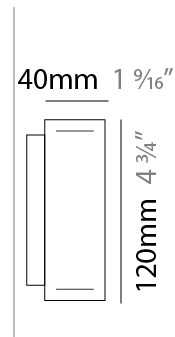

PROJECT	_____
TYPE	_____
SPECIFIER	_____
QUANTITY	_____
DATE	_____

LED120 SURFACE

D73029- -

base number
Color   Temperature   Finish   Options

1. To build a product code in our configurator select the specify button on the base model # product page
2. To build a manual product code on this datasheet choose from the options listed below in blue font and add the suffix to the base model #

GENERAL

Series: Woodlin
Subseries: LED120
Partner: Tunto
Division: Design
Installation: Surface
Product Type: Linear Profiles
Mounting Location: Wall
Light Distribution: Direct / Indirect

PHYSICAL

Shape: Rectangle
Length (mm): 700
Length (in): 27 9/16
Width (mm): 40
Width (in): 1 9/16
Height (mm): 120
Height (in): 4 3/4
Extension (mm): 40
Extension (in): 1 9/16
Diffuser: Opal
Fixture Finish: [WAL / ASH / OAK / BLK / WHI](#)
Fixture Material: Wood
Primary Material: Wood

ELECTRICAL

Lamp Type: LED
Input Wattage (W): 31
Total Output Wattage (W): 25.3
Dimming: Tri-Mode (Non-Dimming and Phase Dimming (120Vac only) and 0-10V Dimming)
Driver Included: Yes
Driver Location: Remote
Driver Type: Constant Current - Universal
Driver Class: Class 2
Housing: ENCP3
Input Voltage (V): 120 - 277
Constant Current (MA): 700

LED

Color Temperature (°K): [2700 / 3000 / 4000](#)
Max. Delivered Lumen (lm): 1500
CRI: >93 CRI
Lamp Life (hrs): 50000

OPTICAL

RATINGS AND CERTIFICATIONS

Certified By: Certified for North American Standards
IP rating: IP20

700mm 27 9/16"

Indirect