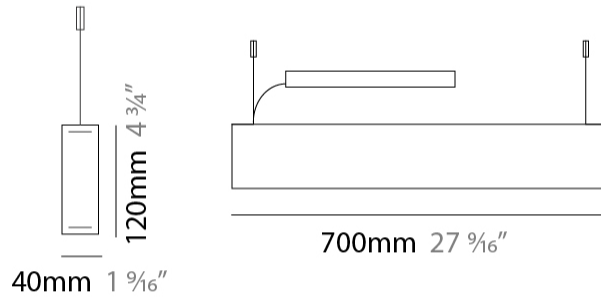

LED120 SUSPENSION

D71023- -

base number   Color   Finish
Temperature   Options

1. To build a product code in our configurator select the specify button on the base model # product page
2. To build a manual product code on this datasheet choose from the options listed below in blue font and add the suffix to the base model #

GENERAL

Series: Woodlin
Subseries: LED120
Partner: Tunto
Division: Design
Installation: Suspension
Product Type: Linear Profiles
Mounting Location: Ceiling
Light Distribution: Direct / Indirect

PHYSICAL

Shape: Rectangle
Length (mm): 700
Length (in): 27 ⁹/₁₆
Width (mm): 40
Width (in): 1 ⁹/₁₆
Height (mm): 120
Height (in): 4 ³/₄
Max. Overall Height (mm): 2120
Max. Overall Height (in): 83 ⁷/₁₆
Diffuser: Opal
Fixture Finish: WAL / ASH / OAK / BLK / WHI
Fixture Material: Wood
Primary Material: Wood
Cable Details: 2000mm / 78 3/4"

ELECTRICAL

Lamp Type: LED
Input Wattage (W): 32
Total Output Wattage (W): 25.3
Dimming: Tri-Mode (Non-Dimming and Phase Dimming (120Vac only) and 0-10V Dimming)
Driver Included: Yes
Driver Location: Integrated
Driver Type: Constant Current - Universal
Driver Class: Class 2
Input Voltage (V): 120 - 277
Constant Current (MA): 700

LED

Color Temperature (°K): 2700 / 3000 / 4000
Max. Delivered Lumen (lm): 1500
CRI: >93 CRI
Lamp Life (hrs): 50000

OPTICAL

RATINGS AND CERTIFICATIONS

Certified By: Certified for North American Standards
IP rating: IP20