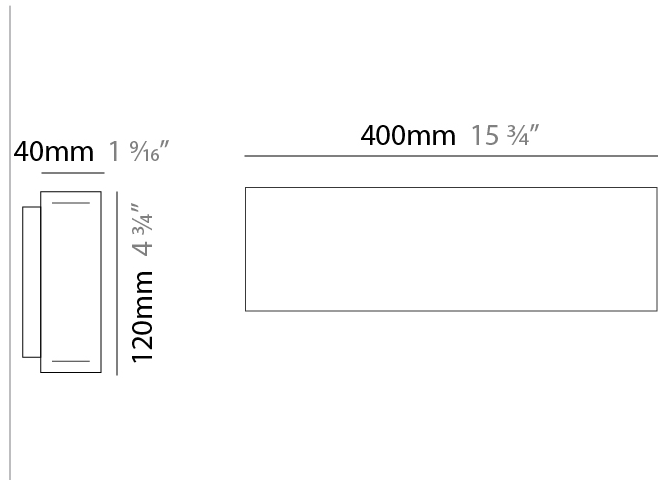

PROJECT
TYPE
SPECIFIER
QUANTITY
DATE

LED120 SURFACE

D73028-

base number
Color   Finish
Temperature   Options

1. To build a product code in our configurator select the specify button on the base model # product page
2. To build a manual product code on this datasheet choose from the options listed below in blue font and add the suffix to the base model #

GENERAL

Series: Woodlin
Subseries: LED120
Partner: Tunto
Division: Design
Installation: Surface
Product Type: Linear Profiles
Mounting Location: Wall
Light Distribution: Direct / Indirect

PHYSICAL

Shape: Rectangle
Length (mm): 400
Length (in): 15 3/4
Width (mm): 40
Width (in): 1 9/16
Height (mm): 120
Height (in): 4 3/4
Extension (mm): 40
Extension (in): 1 9/16
Diffuser: Opal
Fixture Finish: [WAL / ASH / OAK / BLK / WHI](#)
Fixture Material: Wood
Primary Material: Wood

ELECTRICAL

Lamp Type: LED
Input Wattage (W): 16
Total Output Wattage (W): 12.6
Dimming: Tri-Mode (Non-Dimming and Phase Dimming (120Vac only) and 0-10V Dimming)
Driver Included: Yes
Driver Location: Remote
Driver Type: Constant Current - Universal
Driver Class: Class 2
Housing: ENCP3
Input Voltage (V): 120 - 277
Constant Current (MA): 700

LED

Color Temperature (°K): [2700 / 3000 / 4000](#)
Max. Delivered Lumen (lm): 800
CRI: >93 CRI
Lamp Life (hrs): 50000

OPTICAL

RATINGS AND CERTIFICATIONS

Certified By: Certified for North American Standards
IP rating: IP20

Indirect