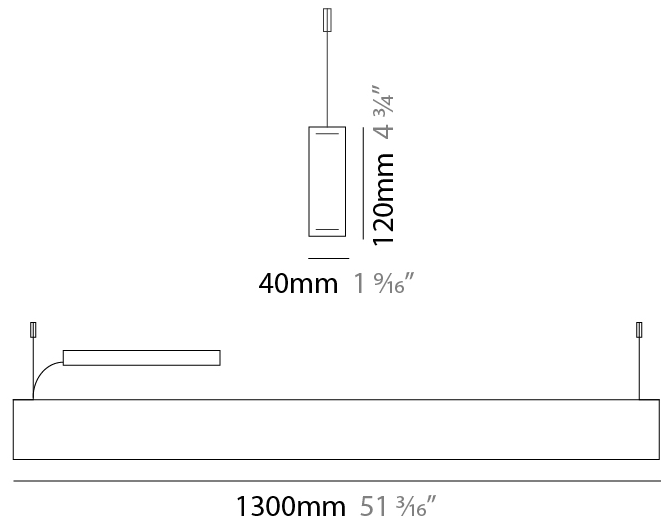

LED120 SUSPENSION

D71025-

base number   Color _____   Finish _____
Temperature   Options

1. To build a product code in our configurator select the specify button on the base model # product page
2. To build a manual product code on this datasheet choose from the options listed below in blue font and add the suffix to the base model #

GENERAL

Series: Woodlin
Subseries: LED120
Partner: Tunto
Division: Design
Installation: Suspension
Product Type: Linear Profiles
Mounting Location: Ceiling
Light Distribution: Direct / Indirect

PHYSICAL

Shape: Rectangle
Length (mm): 1300
Length (in): 51 3/16
Width (mm): 40
Width (in): 1 9/16
Height (mm): 120
Height (in): 4 3/4
Max. Overall Height (mm): 2120
Max. Overall Height (in): 83 7/16
Diffuser: Opal
Fixture Finish: [WAL / ASH / OAK / BLK / WHI](#)
Fixture Material: Wood
Primary Material: Wood
Cable Details: 2000mm / 78 3/4"

ELECTRICAL

Lamp Type: LED
Input Wattage (W): 60
Total Output Wattage (W): 50.1
Dimming: Tri-Mode (Non-Dimming and Phase Dimming (120Vac only) and 0-10V Dimming)
Driver Included: Yes
Driver Location: Integrated
Driver Type: Constant Current - Universal
Driver Class: Class 2
Input Voltage (V): 120 - 277
Constant Current (MA): 700

LED

Color Temperature (°K): [2700 / 3000 / 4000](#)
Max. Delivered Lumen (lm): 3260
CRI: >93 CRI
Lamp Life (hrs): 50000

OPTICAL

RATINGS AND CERTIFICATIONS

Certified By: Certified for North American Standards
IP rating: IP20