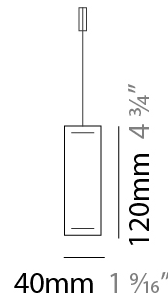

LED120 SUSPENSION

D71024-

base number   Color   Finish
Temperature   Options

1. To build a product code in our configurator select the specify button on the base model # product page
2. To build a manual product code on this datasheet choose from the options listed below in blue font and add the suffix to the base model #

GENERAL

Series: Woodlin
Subseries: LED120
Partner: Tunto
Division: Design
Installation: Suspension
Product Type: Linear Profiles
Mounting Location: Ceiling
Light Distribution: Direct / Indirect

PHYSICAL

Shape: Rectangle
Length (mm): 1000
Length (in): 39 ³/₈
Width (mm): 40
Width (in): 1 ⁹/₁₆
Height (mm): 120
Height (in): 4 ³/₄
Max. Overall Height (mm): 2120
Max. Overall Height (in): 83 ⁷/₁₆
Diffuser: Opal
Fixture Finish: WAL / ASH / OAK / BLK / WHI
Fixture Material: Wood
Primary Material: Wood
Cable Details: 2000mm / 78 3/4"

ELECTRICAL

Lamp Type: LED
Input Wattage (W): 46
Total Output Wattage (W): 38
Dimming: Tri-Mode (Non-Dimming and Phase Dimming (120Vac only) and 0-10V Dimming)
Driver Included: Yes
Driver Location: Integrated
Driver Type: Constant Current - Universal
Driver Class: Class 2
Input Voltage (V): 120 - 277
Constant Current (MA): 700

LED

Color Temperature (°K): 2700 / 3000 / 4000
Max. Delivered Lumen (lm): 2200
CRI: >93 CRI
Lamp Life (hrs): 50000

OPTICAL

RATINGS AND CERTIFICATIONS

Certified By: Certified for North American Standards
IP rating: IP20