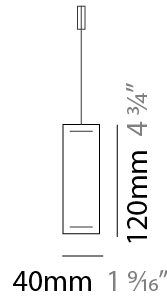

LED120 SUSPENSION

D71026- -

base number   Color   Finish
Temperature   Options

1. To build a product code in our configurator select the specify button on the base model # product page
2. To build a manual product code on this datasheet choose from the options listed below in blue font and add the suffix to the base model #

GENERAL

Series: Woodlin
Subseries: LED120
Partner: Tunto
Division: Design
Installation: Suspension
Product Type: Linear Profiles
Mounting Location: Ceiling
Light Distribution: Direct / Indirect

PHYSICAL

Shape: Rectangle
Length (mm): 1600
Length (in): 63
Width (mm): 40
Width (in): 1 ⁹/₁₆
Height (mm): 120
Height (in): 4 ³/₄
Max. Overall Height (mm): 2120
Max. Overall Height (in): 83 ⁷/₁₆
Diffuser: Opal
Fixture Finish: [WAL / ASH / OAK / BLK / WHI](#)
Fixture Material: Wood
Primary Material: Wood
Cable Details: 2000mm / 78 3/4"

ELECTRICAL

Lamp Type: LED
Input Wattage (W): 74
Total Output Wattage (W): 63
Dimming: Tri-Mode (Non-Dimming and Phase Dimming (120Vac only) and 0-10V Dimming)
Driver Included: Yes
Driver Location: Integrated
Driver Type: Constant Current - Universal
Driver Class: Class 2
Input Voltage (V): 120 - 277
Constant Current (MA): 700

LED

Color Temperature (°K): [2700 / 3000 / 4000](#)
Max. Delivered Lumen (lm): 3600
CRI: >93 CRI
Lamp Life (hrs): 50000

OPTICAL

RATINGS AND CERTIFICATIONS

Certified By: Certified for North American Standards
IP rating: IP20