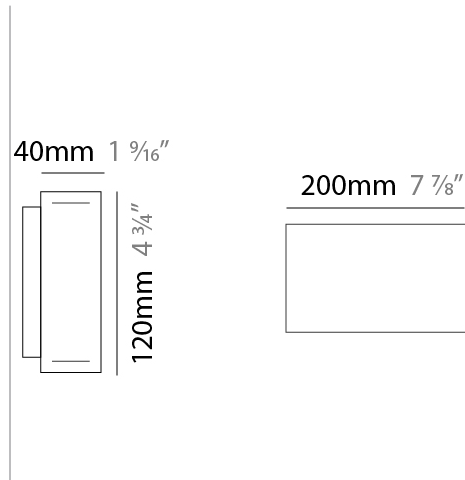

PROJECT
TYPE
SPECIFIER
QUANTITY
DATE

LED120 SURFACE

D73027-

base number
Color   Temperature   Finish   Options

1. To build a product code in our configurator select the specify button on the base model # product page
2. To build a manual product code on this datasheet choose from the options listed below in blue font and add the suffix to the base model #

GENERAL

Series: Woodlin
Subseries: LED120
Partner: Tunto
Division: Design
Installation: Surface
Product Type: Linear Profiles
Mounting Location: Wall
Light Distribution: Direct / Indirect

PHYSICAL

Shape: Rectangle
Length (mm): 200
Length (in): 7 ⁷/₈
Width (mm): 40
Width (in): 1 ⁹/₁₆
Height (mm): 120
Height (in): 4 ³/₄
Extension (mm): 40
Extension (in): 1 ⁹/₁₆
Diffuser: Opal
Fixture Finish: [WAL / ASH / OAK / BLK / WHI](#)
Fixture Material: Wood
Primary Material: Wood

ELECTRICAL

Lamp Type: LED
Input Wattage (W): 6
Total Output Wattage (W): 4.5
Dimming: Tri-Mode (Non-Dimming and Phase Dimming (120Vac only) and 0-10V Dimming)
Driver Included: Yes
Driver Location: Remote
Driver Type: Constant Current - Universal
Driver Class: Class 2
Housing: ENCP3
Input Voltage (V): 120 - 277
Constant Current (MA): 500

LED

Color Temperature (°K): [2700 / 3000 / 4000](#)
Max. Delivered Lumen (lm): 300
CRI: >93 CRI
Lamp Life (hrs): 50000

OPTICAL

RATINGS AND CERTIFICATIONS

Certified By: Certified for North American Standards
IP rating: IP20